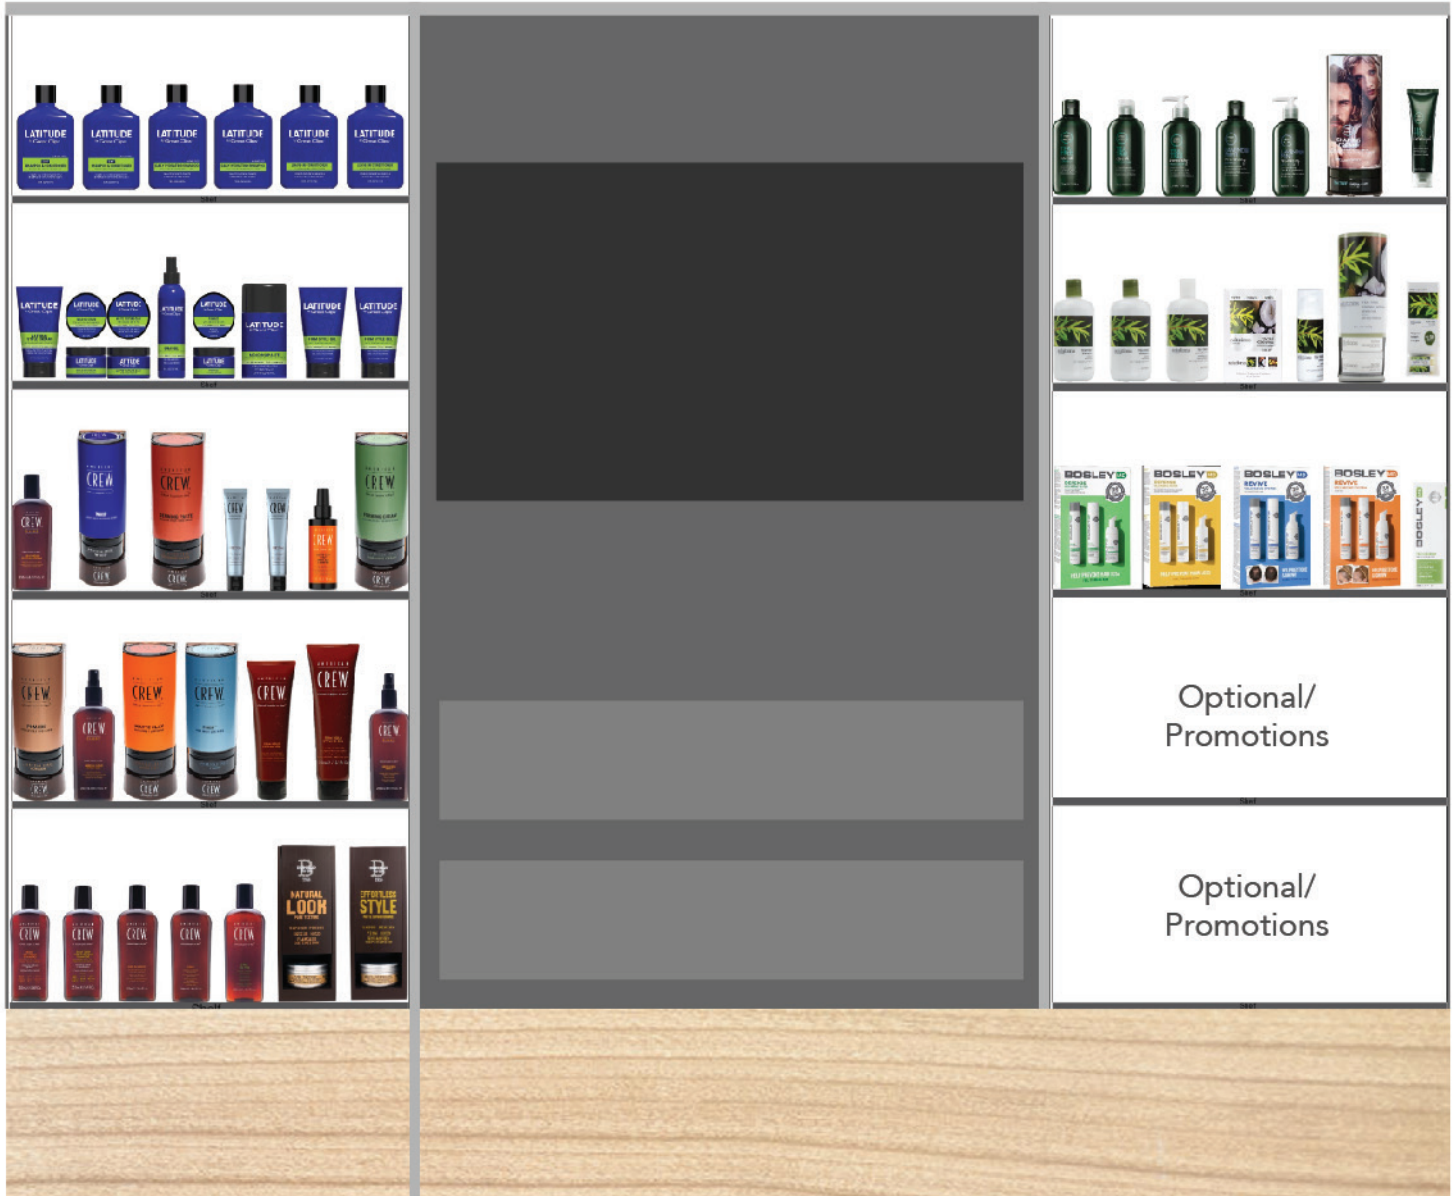

Total Results Keep Me Vivid Conditioner, 10.1 oz
Item # 1219

Total Results Miracle Creator, 6.8 oz
Item # 1233

Total Results Miracle Creator, 6.8 oz
Item # 1233

Optional Products

SHELF 5

Promotions, Wet Brush or Optional Products

RELAXED Planograms January 2024

LEFT SECTION

RIGHT SECTION

RELAXED MERCHANDISER Planograms January 2024

VIDEO WALL-LEFT SECTION SKU by SKU

LATITUDE
by Great Clips®

SHELF 1

Latitude 2-in-1
Shampoo + Conditioner, 12oz
Item # 7927